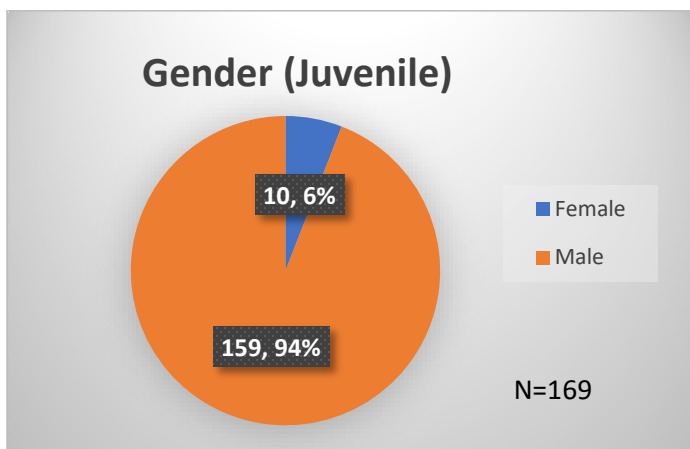

**Daily Data Dashboard – November 29, 2023**  
**Demographics for JTDC Population**  
**Wednesday Morning Midnight Count**

Total # of probation Involved youth<sup>1</sup>: 1,324

<sup>1</sup> Probation Active: Any youth who is pending sentencing with an active social history, has been formally placed on probation or supervision with Cook County Juvenile Probation on the date of the report.