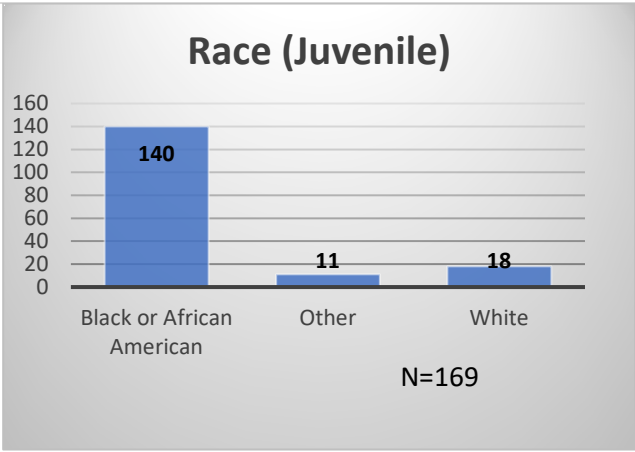

Daily Data Dashboard – November 29, 2023
Demographics for JTDC Population
Wednesday Morning Midnight Count

Data sources: cFive Supervisor – Probation Population and RMIS – JTDC Population