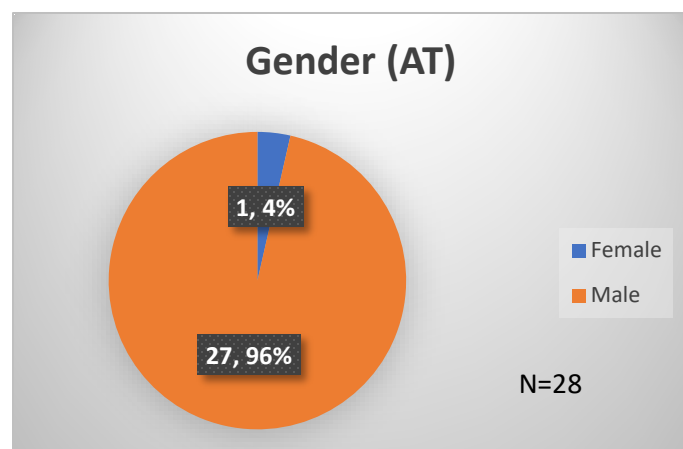

**Daily Data Dashboard – November 29, 2023**  
**Demographics for JTDC Population**  
**Wednesday Morning Midnight Count**

Total # of probation Involved youth<sup>1</sup>: 1,324

<sup>1</sup> Probation Active: Any youth who is pending sentencing with an active social history, has been formally placed on probation or supervision with Cook County Juvenile Probation on the date of the report.