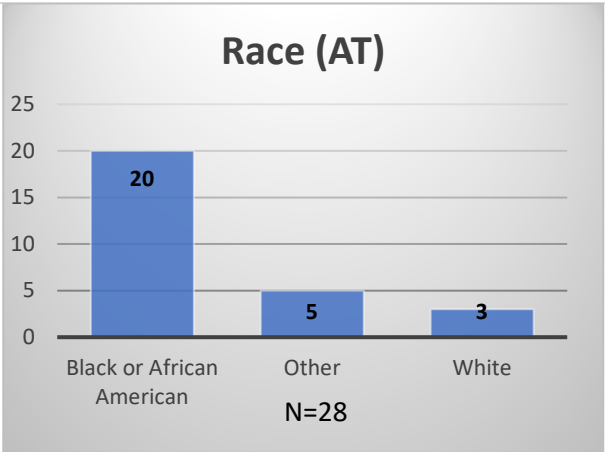

**Daily Data Dashboard – November 29, 2023**  
**Demographics for JTDC Population**  
**Wednesday Morning Midnight Count**

Total # of probation Involved youth<sup>1</sup>: 1,324

<sup>1</sup> Probation Active: Any youth who is pending sentencing with an active social history, has been formally placed on probation or supervision with Cook County Juvenile Probation on the date of the report.

**Daily Data Dashboard – November 29, 2023**  
**Demographics for JTDC Population**  
**Wednesday Morning Midnight Count**

Data sources: cFive Supervisor – Probation Population and RMIS – JTDC Population