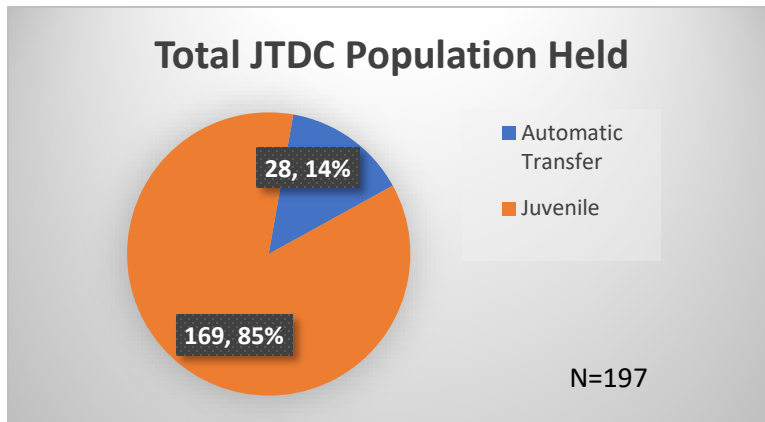

**Daily Data Dashboard – November 29, 2023**  
**Demographics for JTDC Population**  
**Wednesday Morning Midnight Count**

Total # of probation Involved youth<sup>1</sup>: 1,324

<sup>1</sup> Probation Active: Any youth who is pending sentencing with an active social history, has been formally placed on probation or supervision with Cook County Juvenile Probation on the date of the report.