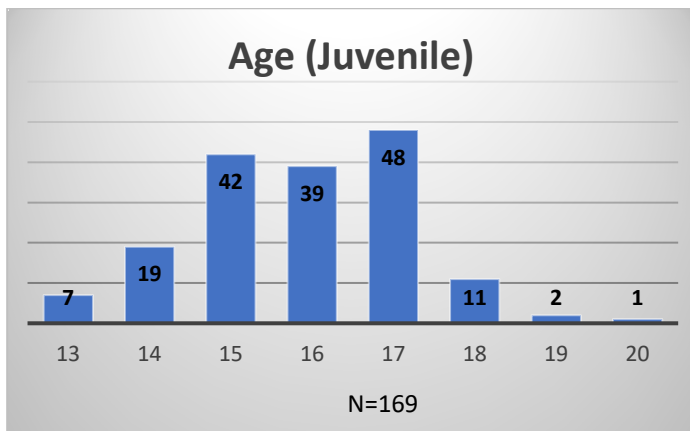

**Daily Data Dashboard – November 29, 2023**  
**Demographics for JTDC Population**  
**Wednesday Morning Midnight Count**

Total # of probation Involved youth<sup>1</sup>: 1,324

<sup>1</sup> Probation Active: Any youth who is pending sentencing with an active social history, has been formally placed on probation or supervision with Cook County Juvenile Probation on the date of the report.

**Daily Data Dashboard – November 29, 2023**  
**Demographics for JTDC Population**  
**Wednesday Morning Midnight Count**

Data sources: cFive Supervisor – Probation Population and RMIS – JTDC Population