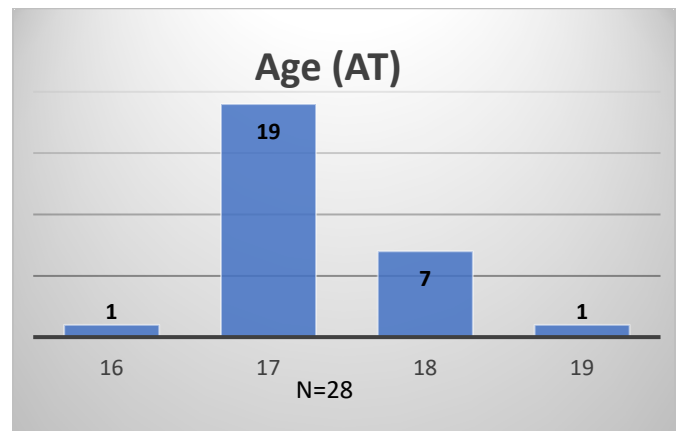

**Daily Data Dashboard – November 29, 2023**  
**Demographics for JTDC Population**  
**Wednesday Morning Midnight Count**

Total # of probation Involved youth<sup>1</sup>: 1,324

<sup>1</sup> Probation Active: Any youth who is pending sentencing with an active social history, has been formally placed on probation or supervision with Cook County Juvenile Probation on the date of the report.